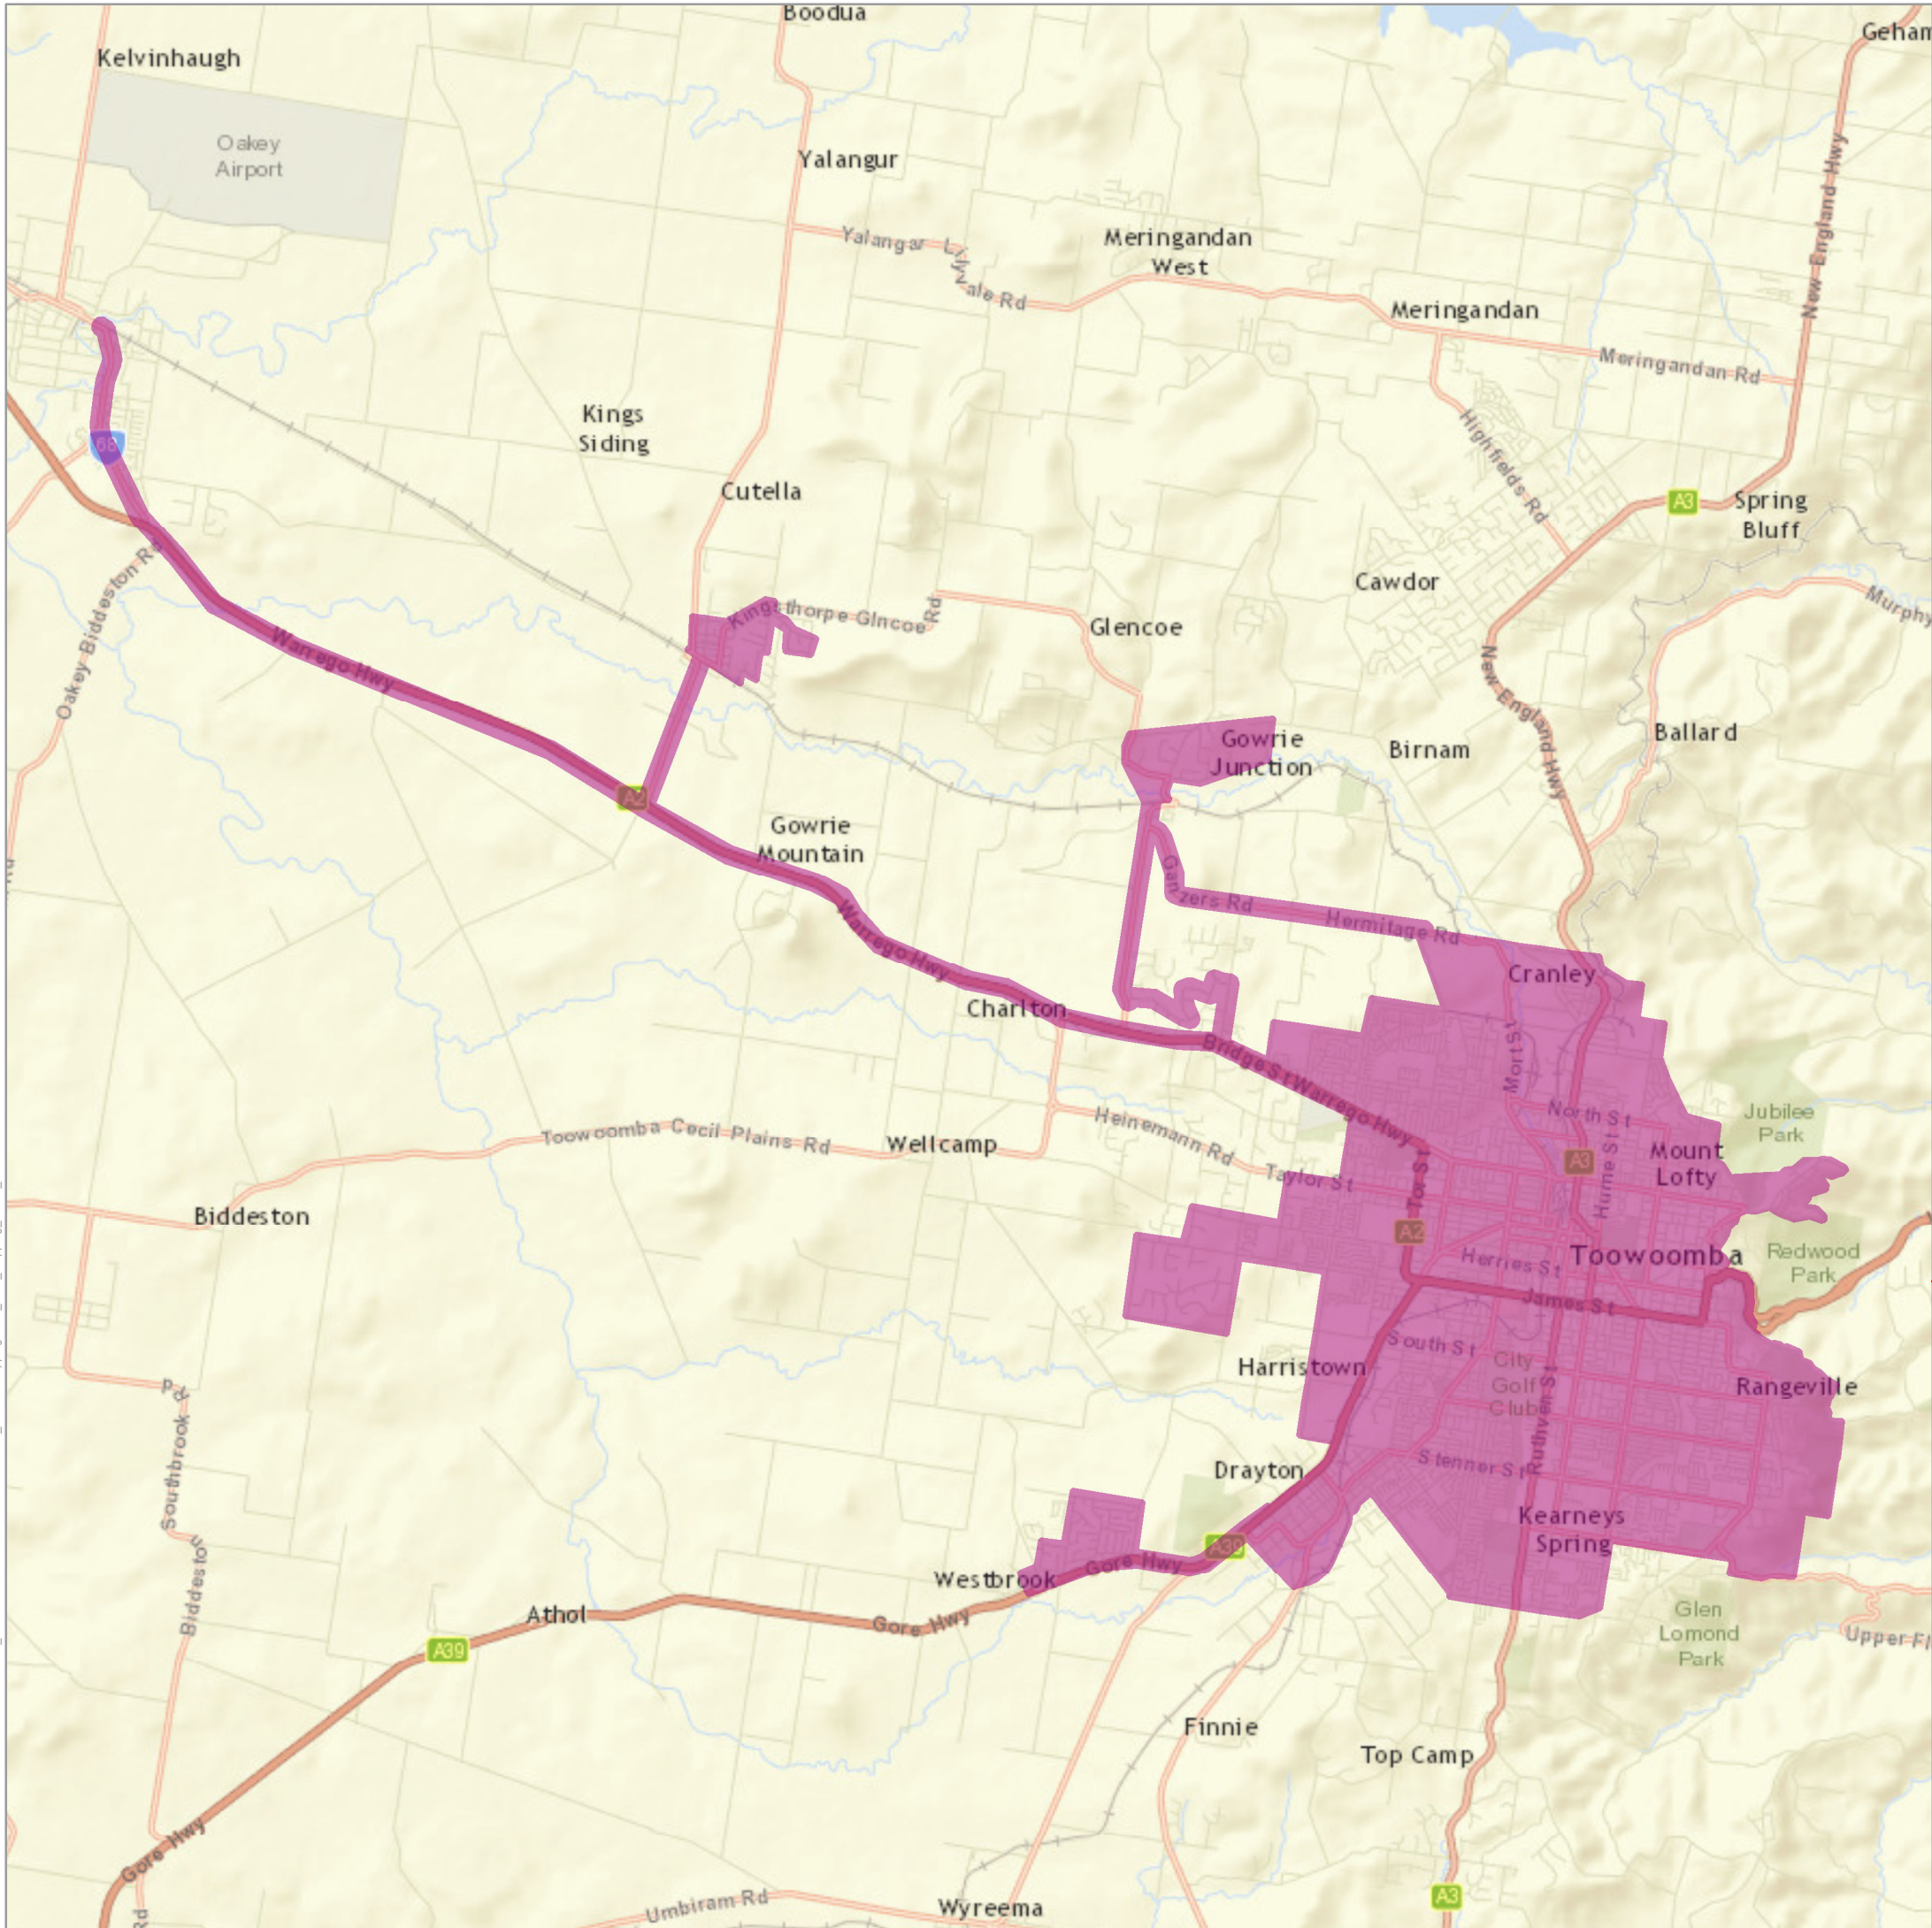

Toowoomba Service Contract Area/Route