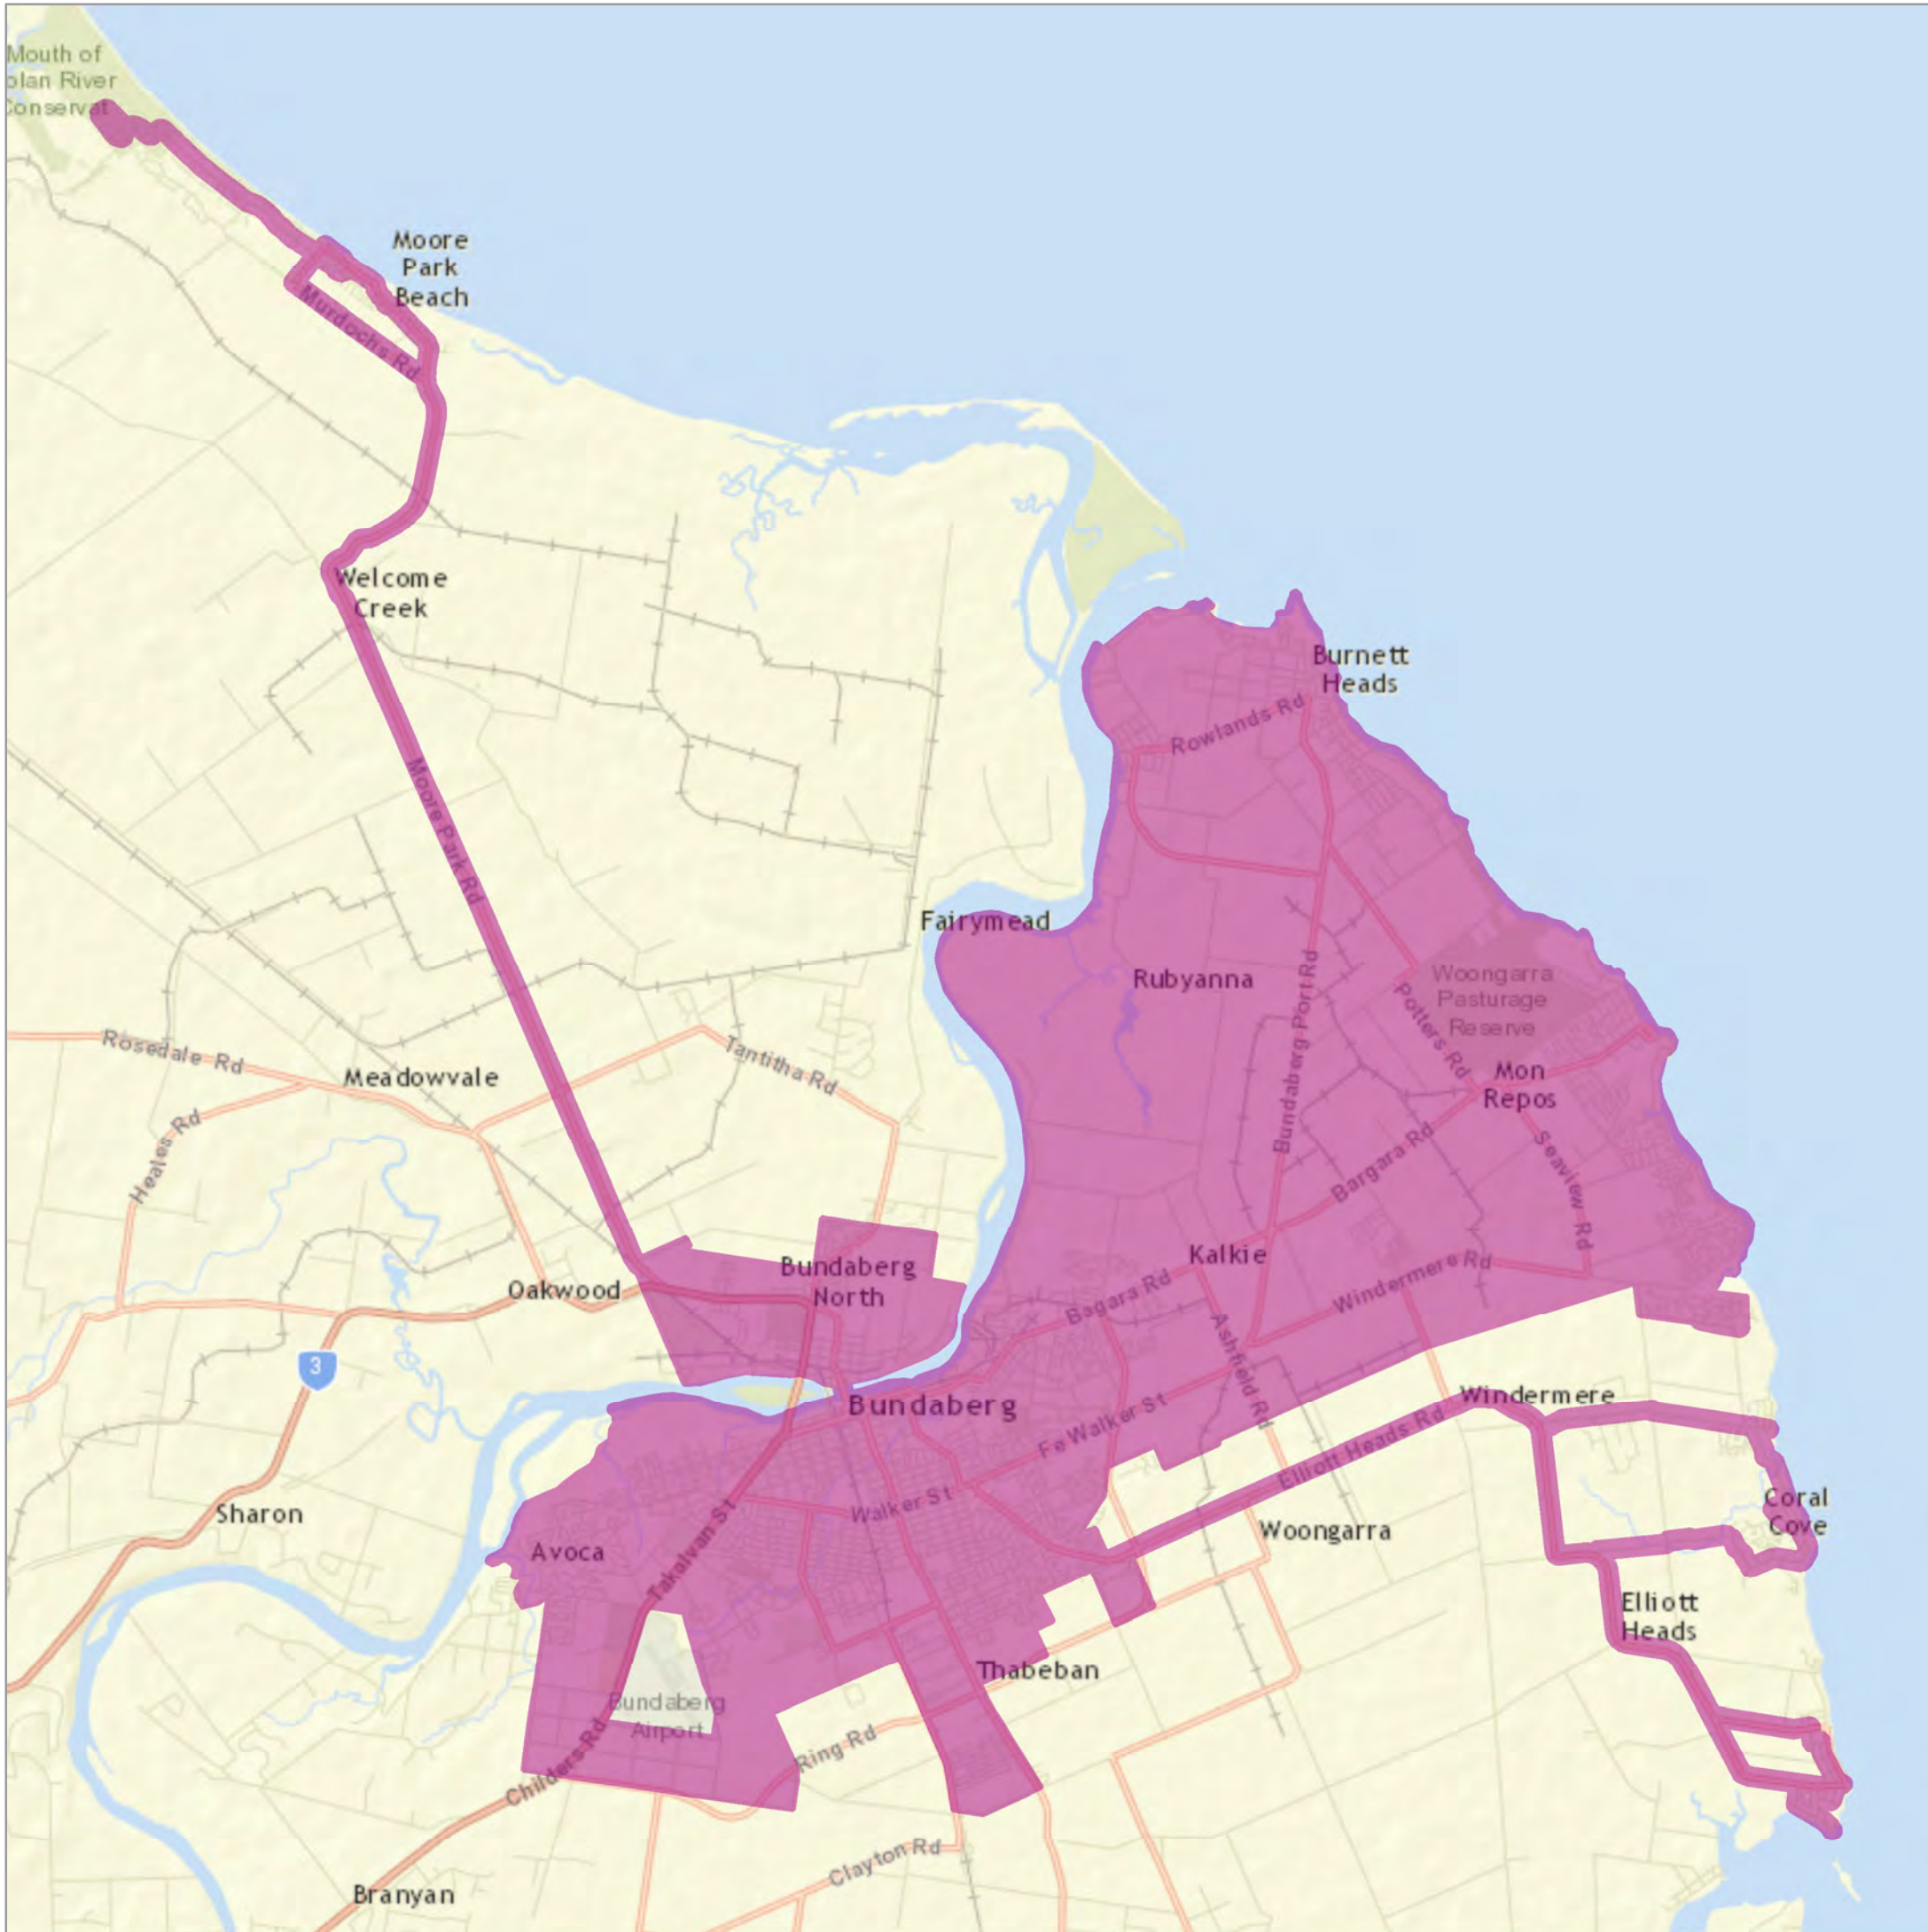

Bundaberg, Bundaberg-Bargara, Burnett Heads, Moore Park, Innes Park, Elliott Heads Service Contract Area/Route